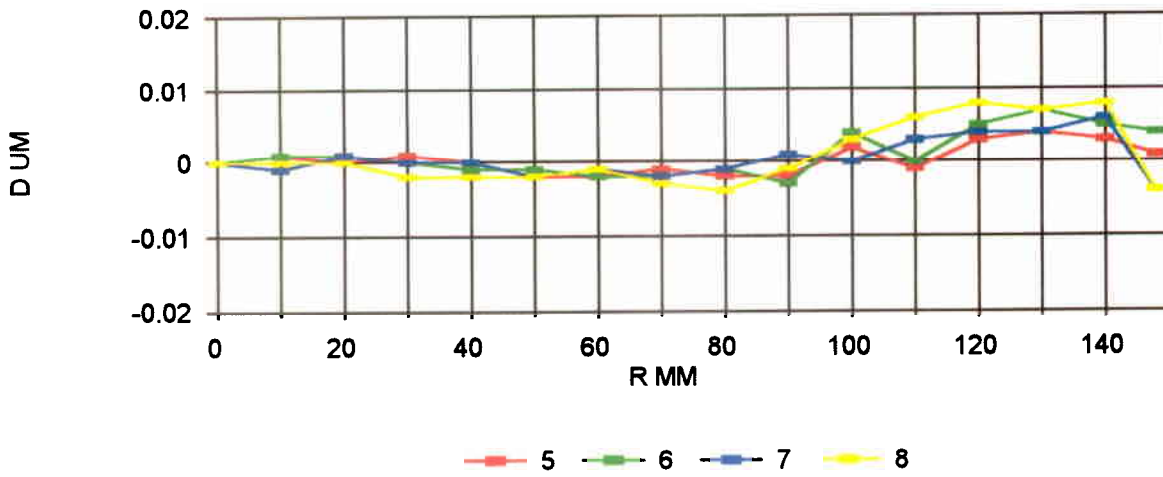

CALIBRATION No : AF/ZEISS LMK 265005A / 3

DATE : 11.12.98

FILTER ON CAMERA : NONE FITTED

APERTURE : F5.6

EVERY PAGE BEARS THIS SIGNATURE

ORIGIN=POINT OF SYMMETRY

PAGE 6 OF 6