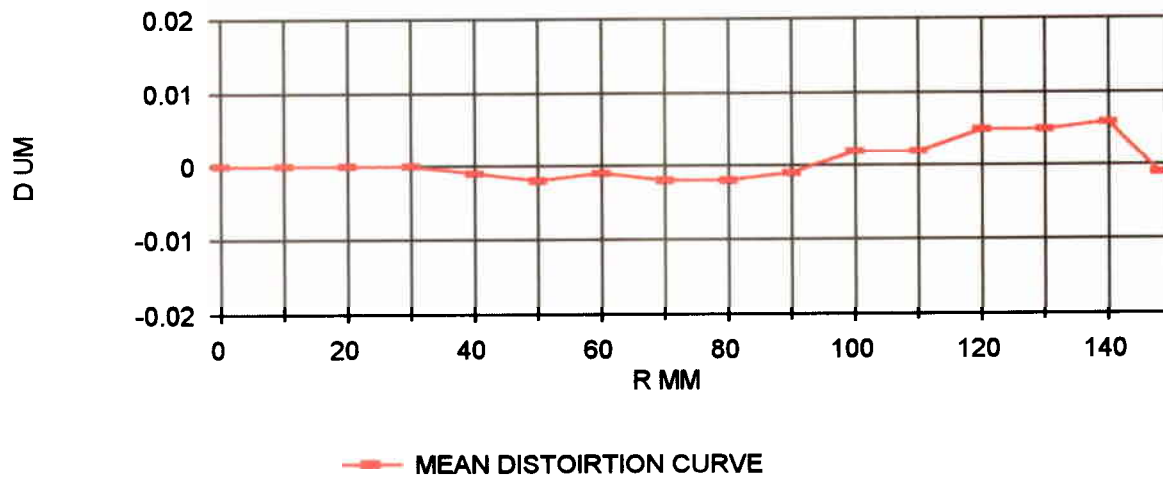

CALIBRATION No : AF/ZEISS LMK 265005A / 3

DATE : 11.12.98

FILTER ON CAMERA : NONE FITTED

APERTURE : F5.6

EVERY PAGE BEARS THIS SIGNATURE

ORIGIN=POINT OF SYMMETRY

PAGE 6 OF 6